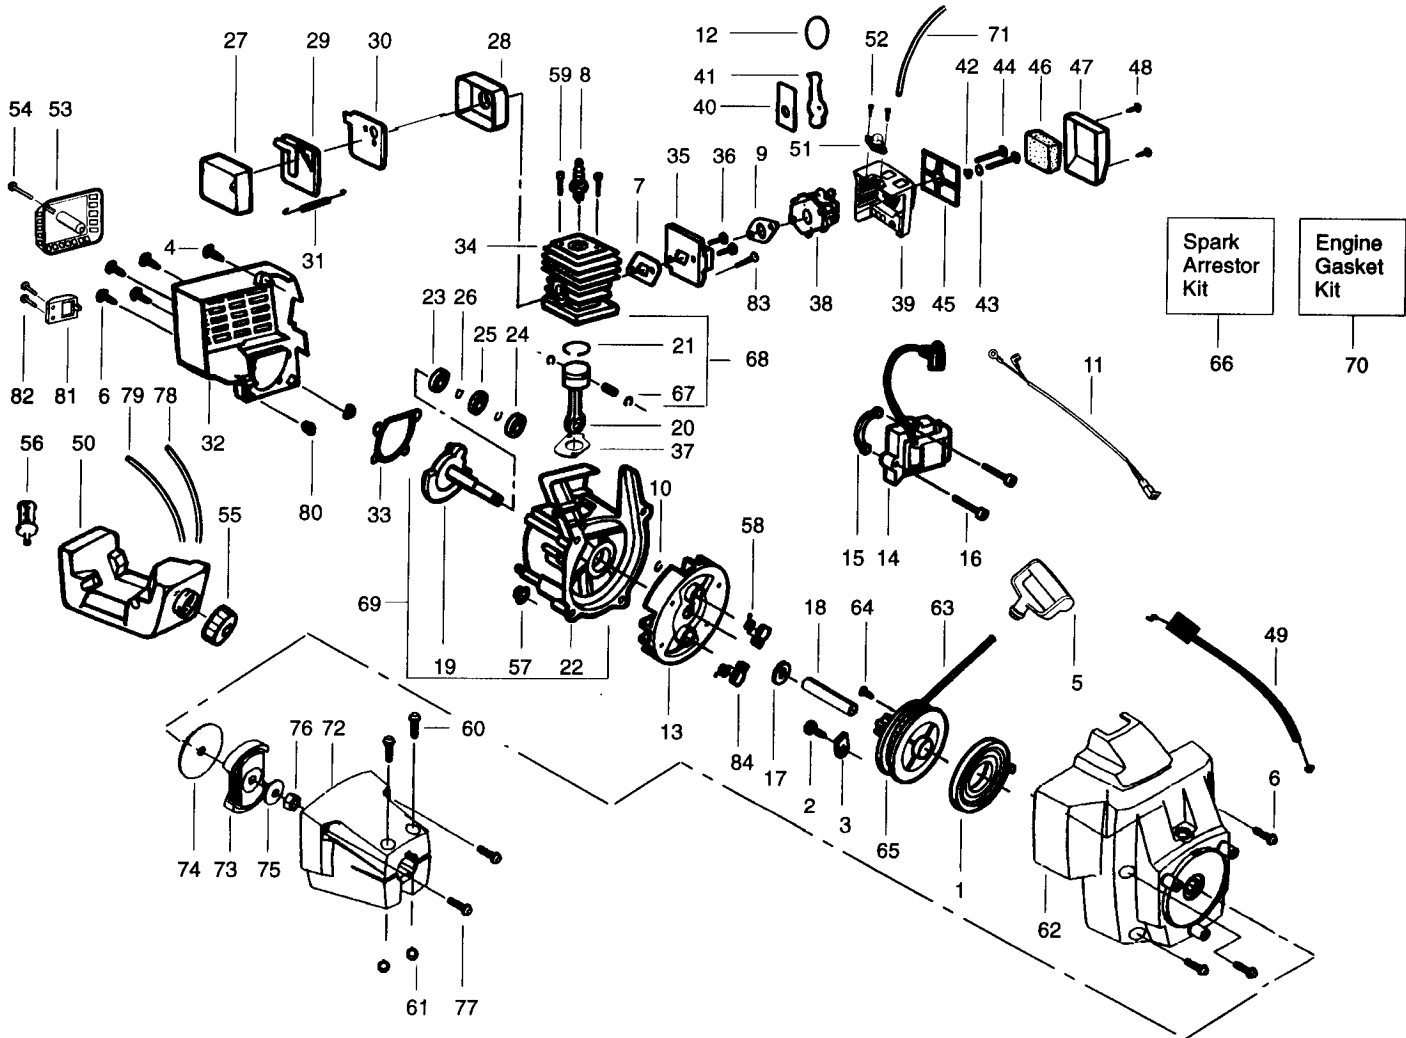

PARTS LIST NO. 530084592		HUSQVARNA® PARTS LIST	MODEL Mondo Max
DATE 3/27/97	NEW		PAGE NO. 2
Note: Illustration may differ from actual model due to design changes			

Ref.	Part No.	Description	Ref.	Part No.	Description	Ref.	Part No.	Description
1.	530029395	Starter Spring	30.	530036579	Muffler Baffle—First	60.	530015767	Screw—Pinch Clamp
2.	530015775	Screw—Pulley	31.	530016197	Muffler Spring	61.	530015768	Locknut—Pinch Clamp
3.	530027523	Retainer—Pulley	32.	530038466	Rear Shroud	62.	530047292	Fan Hsg. Assy
4.	530015934	Screw—Shrd/Fan Hsg	33. +	530019181	Gasket—C'case	63.	530069232	Rope Kit
5.	503789101	Starter Handle	34.	530069757	Cylinder Kit	64.	530016080	Screw—Rope Retain.
6.	530015810	Screw—Shroud	35.	530069758	Carb. Adaptor Kit	65.	530069400	Starter Pulley Kit
7. +	530019233	Cylinder/Carb. Gasket	36.	530016014	Screw—Carb. Adaptor	66.	530069380	Spark Arrestor Kit
8.	530030074	Spark Plug(RCJ-8Y)	37. +	530019223	Gasket—Cylinder	67.	530015162	Piston Pin Retainer
9. +	530019194	Gasket—Carb.	38.	530069902	Carburetor w/ Caps	68.	530069756	Piston Kit (Incl. 21, 68 & Pin)
10.	530015945	Retainer—C'case	39.	530038465	Air Box	69.	530014906	C'case & C'shaft Assy (Incl. 10,19, 22-26)
11.	530047278	Switch Wire Ass'y	40.	530037326	Choke Plate	70.	530069622	Gasket Kit (+ Indic- ates Contents)
12.	503789001	Choke Knob	41.	503788901	Choke Shutter	71.	530069216	Fuel Line—Tank/Purge
13.	530069886	Flywheel Ass'y.	42.	530015254	Washer	72.	530047293	Clutch Hsg.
14.	530039163	Ignition Module	43.	530015852	Choke Spacer	73.	530069491	Clutch Ass'y Kit
15.	530036145	Spacer—Ignition Module	44.	530015849	Screw—Carb.	74.	530015611	Washer—Clutch
16.	530015954	Screw—Ignition Module	45.	530037413	Filter Plate	75.	530015828	Washer—Flat
17.	530015149	Washer—Flywheel	46.	530037331	Air Filter Foam	76.	530626605	Nut—Clutch Hsg.
18.	530037705	Spacer—Flywheel	47.	530038692	Air Filter Cover	77.	530015886	Screw—Clutch Hsg
19.	530014864	Crankshaft Ass'y.	48.	530015966	Screw—Air Box	78.	530069571	Fuel Line Kit
20.	530069615	Connecting Rod Assy.	49.	530038727	Throttle Cable Ass'y.	79.	530069247	Fuel Line—Carb./Purge
21.	530049903	Piston Ring	50.	530047257	Fuel Tank Ass'y.	80.	530036793	Shroud Isolator
22.	530014861	Crankcase Ass'y. (Incl. 10 & 23-25)	51.	530038874	Air Purge Ass'y.	81.	530037045	Muffler Guard
23.	530032125	Inner Bearing	52.	530016090	Screw—Primer Bulb	82.	530015675	Screw—Muffler Guard
24.	530032124	Outer Bearing	53.	530038463	Cover—Shroud	83.	530015814	Screw—Carb Adapt.
25.	530019179	C'case Seal	54.	530015880	Screw	84.	530049678	Starter Dog
26.	530015941	Retaining Ring—C'shaft	55.	530014347	Fuel Cap Ass'y.			
27.	530036578	Muffler Body	56.	530014362	Fuel Pickup Ass'y.			
28.	530036577	Muffler Cover	57.	530036792	C'case Isolator			
29.	530049489	Muffler Baffle—Exit	58.	530023817	Starter Dog Spring			
			59.	530015953	Screw—Cylinder