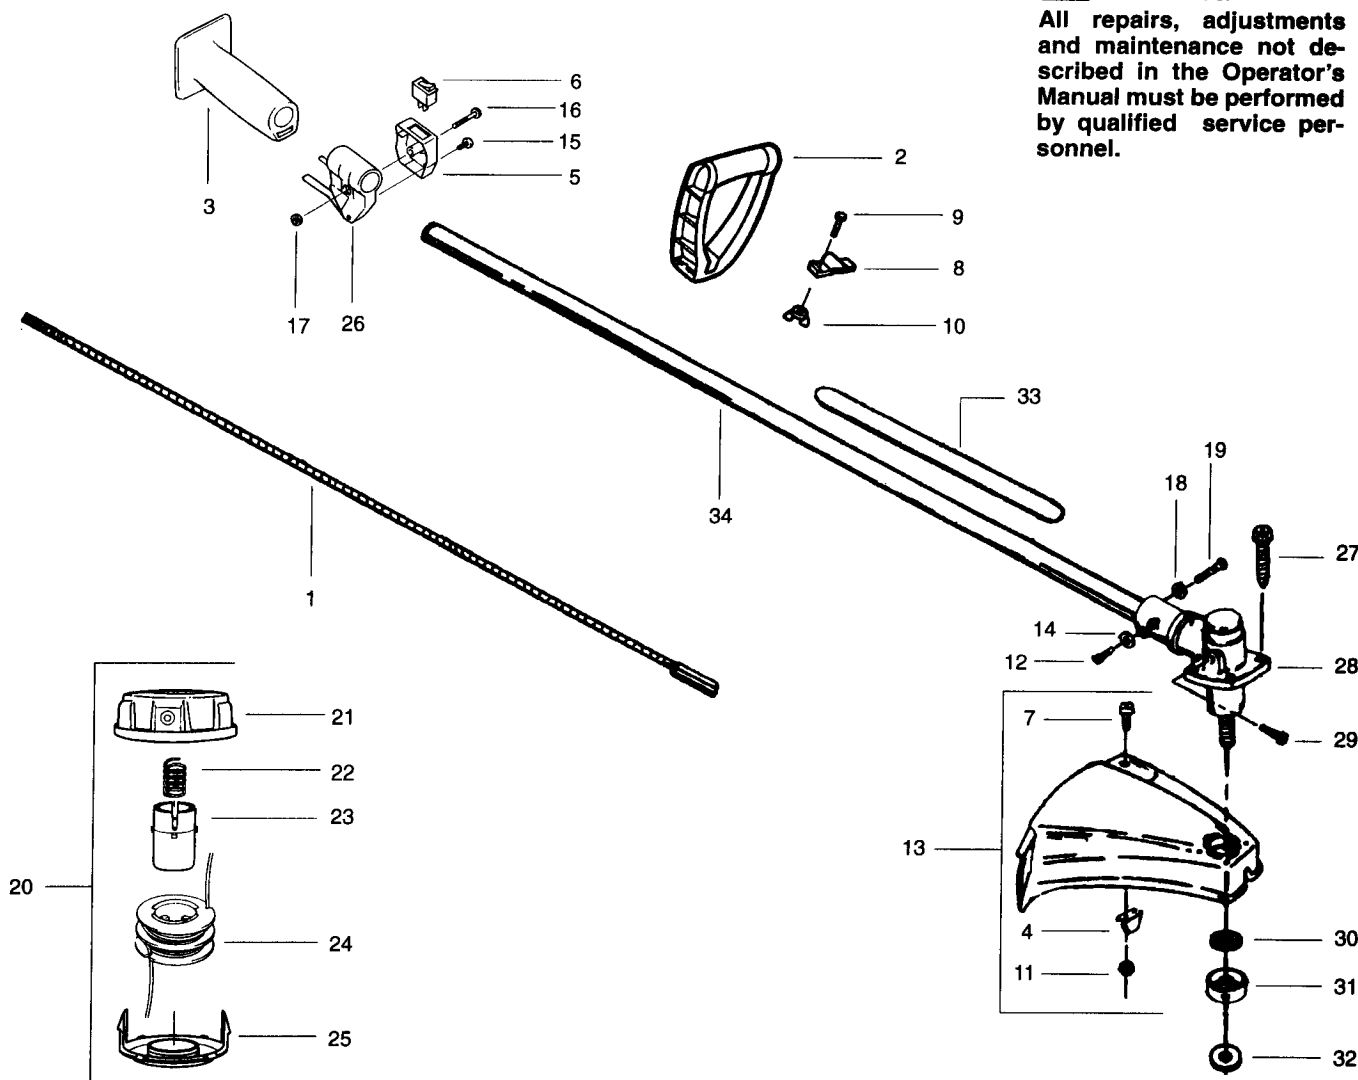

# Mondo Max

**1.1997**  
**Spare Parts**

**⚠ WARNING**  
All repairs, adjustments and maintenance not described in the Operator's Manual must be performed by qualified service personnel.

| Ref. | Part No.  | Description                          | Ref.      | Part No.  | Description          |
|------|-----------|--------------------------------------|-----------|-----------|----------------------|
| 1.   | 530094566 | Drive Shaft—57"                      | 21.       | 530047378 | Hub Ass'y.           |
| 2.   | 530038695 | Handle                               | 22.       | 530094830 | Spring               |
| 3.   | 530038694 | Grip—Drive Shaft                     | 23.       | 530094827 | Release Button       |
| 4.   | 530094570 | Line Limiter                         | 24.       | 530095255 | Spool w/Line         |
| 5.   | 530038691 | Switch Cover                         | 25.       | 530094828 | Cover                |
| 6.   | 530036493 | Switch                               | 26.       | 530047280 | Throttle Hsg. Ass'y. |
| 7.   | 530015037 | Screw                                | 27.       | 530016107 | Screw                |
| 8.   | 530094742 | Clamp—Handle                         | 28.       | 530094568 | Gear Box Ass'y.      |
| 9.   | 530015820 | Bolt                                 | 29.       | 530094616 | Screw                |
| 10.  | 530401992 | Wingnut                              | 30.       | 530094640 | Seal                 |
| 11.  | 534235901 | Nut                                  | 31.       | 530094639 | Dust Cup             |
| 12.  | 530094612 | Screw                                | 32.       | 530094571 | Grass Washer         |
| 13.  | 530049895 | Shield Ass'y.<br>(Incl. 4, 7 & 11)   | 33.       | 530037179 | Shaft Warning Decal  |
| 14.  | 530015328 | Lockwasher                           | 34.       | 530095165 | Drive Shaft Housing  |
| 15.  | 530015932 | Screw (Short)—Switch Cvr.            |           |           |                      |
| 16.  | 530015933 | Screw (Long)—Switch Cvr.             |           |           |                      |
| 17.  | 530015768 | Locknut—Switch Cover                 |           |           |                      |
| 18.  | 530001642 | Lockwasher                           |           |           |                      |
| 19.  | 530001711 | Screw                                |           |           |                      |
| 20.  | 530047298 | Cutting Head Ass'y.<br>(Incl. 21–25) |           |           |                      |
|      |           |                                      | Not Shown |           |                      |
|      |           |                                      |           | 530084456 | Operator Manual      |
|      |           |                                      |           | 530084480 | European             |
|      |           |                                      |           | 530031098 | Scandinavian         |
|      |           |                                      |           | 530031098 | Hex Wrench (3/16)    |
|      |           |                                      |           | 530031159 | Hex Wrench (5/32)    |