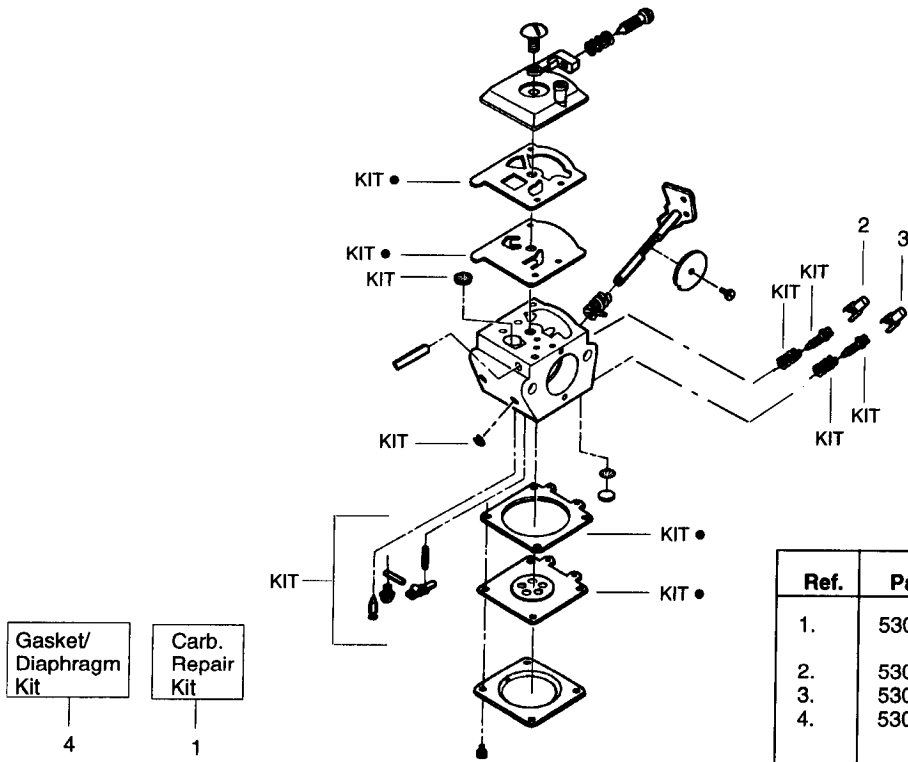

Carburetor Assembly Kit – WT380 – #530069902

Ref.	Part No.	Description
1.	530069829	Carburetor Repair Kit (KIT= Indicates Contents)
2.	530038318	Limiter Cap (High-Red)
3.	530038317	Limiter Cap (Low-Blue)
4.	530069844	Gasket/Diaphragm Kit (● = Indicates Contents)

✓ = NEW PART NUMBER FOR THIS IPL ★ = REFER TO THE SERVICE REFERENCE INDICATED FOR MORE INFORMATION. (LOCATED AT END OF IPL)
● = THESE PARTS ARE ILLUSTRATED FOR CLARITY. ORDER COMPLETE ASSEMBLY.